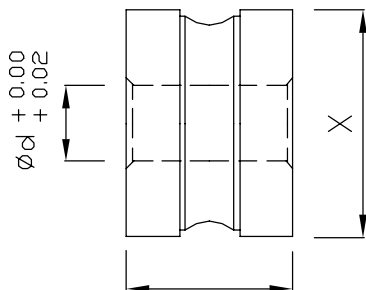

UPPER

LOWER

22.22 [-0.025]

DIE

	B	BB	
X	Ø30.16	Ø24.00	-0.013

ALL DIMENSIONS IN MM.

FOR  
B & BB TOOLING

ACTUAL SIZE

PRODUCT

TABLET WEIGHT

55, UNIQUE IND. EST.  
Dr. R. P. ROAD,  
MULUND [WEST],  
MUMBAI-400063,INDIA

DRAWING

B-BB-TOOLING

FILM COATED

UPPER TEXT

DATE: 01/04/2005