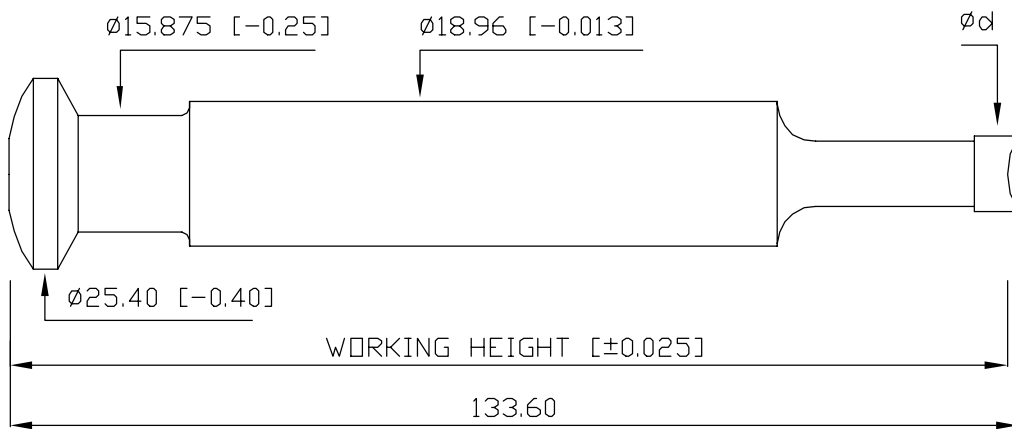

UPPER

LOWER

22.22 [-0.025]

DIE

	B	BB	
X	Ø30.16	Ø24.00	-0.013

ALL DIMENSIONS IN MM.

FOR  
B & BB TOOLING

ACTUAL SIZE

PRODUCT

TABLET WEIGHT

55, UNIQUE IND. EST.  
Dr. R. P. ROAD,  
MULUND [WEST],  
MUMBAI-400063,INDIA

DRAWING

B-BB-TOOLING

FILM COATED

UPPER TEXT

DATE: 01/04/2005